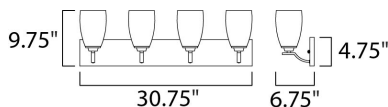

**MEASUREMENTS**

DIMENSION : 30.75" W x 9.75" H x 6.75" Ext  
 BACK PLATE : 30.75" W x 4.75" H x 7.6" HCO  
 HANGING WEIGHT : 6.84 lb

**LAMPING**

INPUT VOLTAGE : 120V  
 LUMENS : 0 Rated  
 BULB : 4 x 60W Incandescent E26 Medium , 240W Total  
 BULB INCLUDED : (Not Included)  
 DIMMABLE : Yes