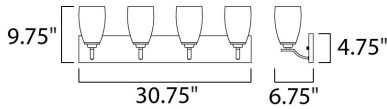

PRODUCT DESCRIPTION

A clean, contemporary design featuring rectangular tubing, finished in your choice of Polished Chrome or Oil Rubbed Bronze, is enhanced by the tall scale, Satin White glass shades.

MEASUREMENTS

DIMENSION : 30.75" W x 9.75" H x 6.75" Ext
 BACK PLATE : 30.75" W x 4.75" H x 7.6" HCO
 HANGING WEIGHT : 7.94 lb

LAMPING

INPUT VOLTAGE : 120V
 LUMENS : 0 Rated
 BULB : 4 x 60W Incandescent E26 Medium , 240W Total
 BULB INCLUDED : (Not Included)
 DIMMABLE : Yes
 LIGHTING_DIRECTION : BOTH