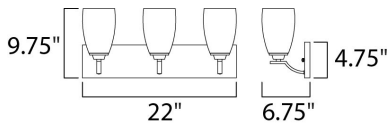

**MEASUREMENTS**

DIMENSION : 22" W x 9.75" H x 6.75" Ext  
 BACK PLATE : 22" W x 4.75" H x 7.6" HCO  
 HANGING WEIGHT : 5.72 lb

**LAMPING**

INPUT VOLTAGE : 120V  
 LUMENS : 0 Rated  
 BULB : 3 x 60W Incandescent E26 Medium , 180W Total  
 BULB INCLUDED : (Not Included)  
 DIMMABLE : Yes