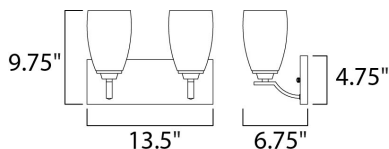

PRODUCT DESCRIPTION

A clean, contemporary design featuring rectangular tubing, finished in your choice of Polished Chrome or Oil Rubbed Bronze, is enhanced by the tall scale, Satin White glass shades.

MEASUREMENTS

DIMENSION : 13.5" W x 9.75" H x 6.75" Ext
 BACK PLATE : 13.38" W x 4.75" H x 7.6" HCO
 HANGING WEIGHT : 3.31 lb

LAMPING

INPUT VOLTAGE : 120V
 LUMENS : 0 Rated
 BULB : 2 x 60W Incandescent E26 Medium , 120W Total
 BULB INCLUDED : (Not Included)
 DIMMABLE : Yes
 LIGHTING_DIRECTION : BOTH