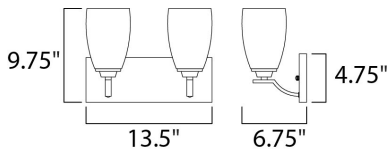

PRODUCT DESCRIPTION

A clean, contemporary design featuring rectangular tubing, finished in your choice of Polished Chrome or Oil Rubbed Bronze, is enhanced by the tall scale, Satin White glass shades.

MEASUREMENTS

DIMENSION : 13.5" W x 9.75" H x 6.75" Ext
 BACK PLATE : 13.38" W x 4.75" H x 7.6" HCO
 HANGING WEIGHT : 3.31 lb

LAMPING

INPUT VOLTAGE : 120V
 LUMENS : 0 Rated
 BULB : 2 x 60W Incandescent E26 Medium , 120W Total
 BULB INCLUDED : (Not Included)
 DIMMABLE : Yes