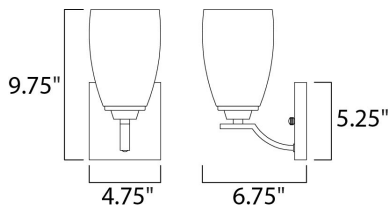

PRODUCT DESCRIPTION

A clean, contemporary design featuring rectangular tubing, finished in your choice of Polished Chrome or Oil Rubbed Bronze, is enhanced by the tall scale, Satin White glass shades.

MEASUREMENTS

DIMENSION : 4.75" W x 9.75" H x 6.75" Ext
 MAX OAH : 4.75" W x 5.12" H
 HANGING WEIGHT : 1.32 lb

LAMPING

INPUT VOLTAGE : 120V
 LUMENS : 0 Rated
 BULB : 1 x 60W Incandescent E26 Medium , 60W Total
 BULB INCLUDED : (Not Included)
 DIMMABLE : Yes