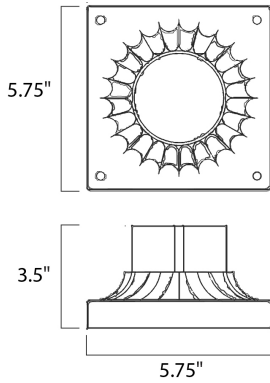

MEASUREMENTS

DIMENSION : 6" L x 5.75" W x 3.5" H
 HANGING WEIGHT : 3 lb

LAMPING

BULB : , 0W Total
 DIMMABLE :

FINISHES OPTION

-  Acid Verde
-  Antique Brass
-  Antique White
-  Artesian Bronze
-  Barcelona Bronze
-  Black
-  Bordeaux
-  Bronze
-  Brushed Pewter
-  Burnished
-  Country Forge
-  Country Stone
-  Earth Tone
-  Egyptian Bronze
-  Empire Bronze
-  Espresso
-  Florence Bronze
-  Gold Mist
-  Golden Bronze
-  Oil Rubbed Bronze
- Oriental Bronze
- Pewter
- Pine Tree
- Russet