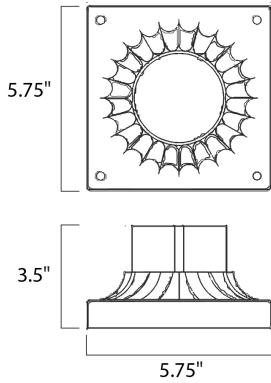

MEASUREMENTS

DIMENSION : 6" L x 5.75" W x 3.5" H
 HANGING WEIGHT : 0.44 lb

LAMPING

BULB : , 0W Total
 DIMMABLE :

FINISHES OPTION

-  Acid Verde
-  Antique Brass
-  Antique White
-  Artesian Bronze
-  Barcelona Bronze
-  Black
-  Bordeaux
-  Bronze
-  Brushed Pewter
-  Burnished
-  Country Forge
-  Country Stone
-  Earth Tone
-  Egyptian Bronze
-  Empire Bronze
-  Espresso
-  Florence Bronze
-  Gold Mist
-  Golden Bronze
-  Oil Rubbed Bronze
-  Oriental Bronze
- Pewter
- Pine Tree
- Russet