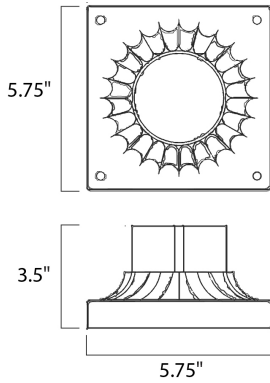

**MEASUREMENTS**

DIMENSION : 6" L x 5.75" W x 3.5" H  
 HANGING WEIGHT : 0.44 lb

**LAMPING**

BULB : 0W Total  
 DIMMABLE :

**FINISHES OPTION**

-  Acid Verde
-  Antique Brass
-  Antique White
-  Artesian Bronze
-  Barcelona Bronze
-  Black
-  Bordeaux
-  Bronze
-  Brushed Pewter
-  Burnished
-  Country Forge
-  Country Stone
-  Earth Tone
-  Egyptian Bronze
-  Empire Bronze
-  Espresso
-  Florence Bronze
-  Gold Mist
-  Golden Bronze
-  Oil Rubbed Bronze
-  Oriental Bronze
-  Pewter
-  Pine Tree
-  Russet