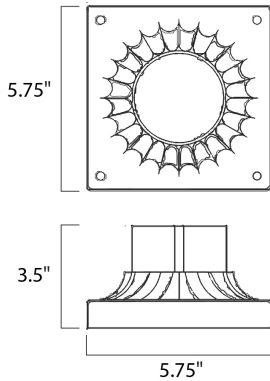

**MEASUREMENTS**

DIMENSION : 6" L x 5.75" W x 3.5" H  
 HANGING WEIGHT : 0.44 lb

**LAMPING**

BULB : , 0W Total  
 DIMMABLE :

**FINISHES OPTION**

-  Acid Verde
-  Antique Brass
-  Antique White
-  Artesian Bronze
-  Barcelona Bronze
-  Black
-  Bordeaux
-  Bronze
-  Brushed Pewter
-  Burnished
-  Country Forge
-  Country Stone
-  Earth Tone
-  Egyptian Bronze
-  Empire Bronze
-  Espresso
-  Florence Bronze
-  Gold Mist
-  Golden Bronze
-  Oil Rubbed Bronze
-  Oriental Bronze
-  Pewter
-  Pine Tree
-  Russet