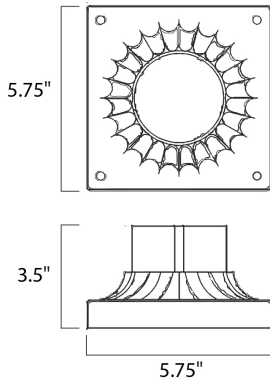

MEASUREMENTS

DIMENSION : 6" L x 5.75" W x 3.5" H
 HANGING WEIGHT : 0.44 lb

LAMPING

BULB : , 0W Total
 DIMMABLE :

FINISHES OPTION

-  Acid Verde
-  Antique Brass
-  Antique White
-  Artesian Bronze
-  Barcelona Bronze
-  Black
-  Bordeaux
-  Bronze
-  Brushed Pewter
-  Burnished
-  Country Forge
-  Country Stone
-  Earth Tone
-  Egyptian Bronze
-  Empire Bronze
-  Espresso
-  Florence Bronze
-  Gold Mist
-  Golden Bronze
-  Oil Rubbed Bronze
-  Oriental Bronze
- Pewter
- Pine Tree
- Russet