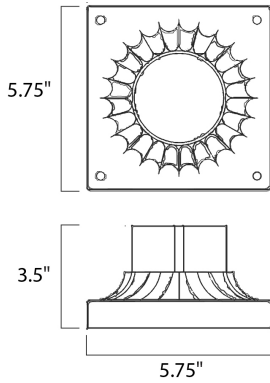

MEASUREMENTS

DIMENSION : 6" L x 5.75" W x 3.5" H
 HANGING WEIGHT : 3 lb

LAMPING

BULB : , 0W Total
 DIMMABLE :

FINISHES OPTION

-  Acid Verde
-  Antique Brass
-  Antique White
-  Artesian Bronze
-  Barcelona Bronze
-  Black
-  Bordeaux
-  Bronze
-  Brushed Pewter
-  Burnished
-  Country Forge
-  Country Stone
-  Earth Tone
-  Egyptian Bronze
-  Empire Bronze
-  Espresso
-  Florence Bronze
-  Gold Mist
-  Golden Bronze
-  Oil Rubbed Bronze
-  Oriental Bronze
- Pewter
- Pine Tree
- Russet