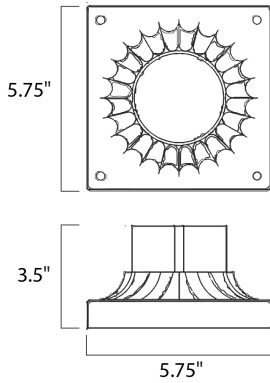

**MEASUREMENTS**

DIMENSION : 6" L x 5.75" W x 3.5" H  
 HANGING WEIGHT : 3 lb

**LAMPING**

BULB : , 0W Total  
 DIMMABLE :

**FINISHES OPTION**

-  Acid Verde
-  Antique Brass
-  Antique White
-  Artesian Bronze
-  Barcelona Bronze
-  Black
-  Bordeaux
-  Bronze
-  Brushed Pewter
-  Burnished
-  Country Forge
-  Country Stone
-  Earth Tone
-  Egyptian Bronze
-  Empire Bronze
-  Espresso
-  Florence Bronze
-  Gold Mist
-  Golden Bronze
-  Oil Rubbed Bronze
-  Oriental Bronze
-  Pewter
-  Pine Tree
-  Russet