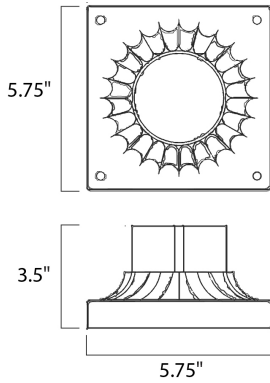

**MEASUREMENTS**

DIMENSION : 6" L x 5.75" W x 3.5" H  
 HANGING WEIGHT : 0.24 lb

**LAMPING**

BULB : 0W Total  
 DIMMABLE :

**FINISHES OPTION**

-  Acid Verde
-  Antique Brass
-  Antique White
-  Artesian Bronze
-  Barcelona Bronze
-  Black
-  Bordeaux
-  Bronze
-  Brushed Pewter
-  Burnished
-  Country Forge
-  Country Stone
-  Earth Tone
-  Egyptian Bronze
-  Empire Bronze
-  Espresso
-  Florence Bronze
-  Gold Mist
-  Golden Bronze
-  Oil Rubbed Bronze
-  Oriental Bronze
-  Pewter
-  Pine Tree
-  Russet