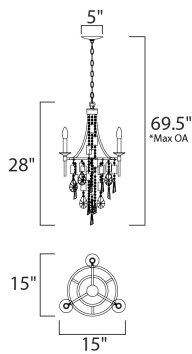

*max overall height

MEASUREMENTS

- DIMENSION : 15" L x 15" W x 28" H
- MAX OAH : 69.5" OAH
- CANOPY : 5" W x 1.25" H x 5" L
- HANGING WEIGHT : 6.6 lb
- WIRE LENGTH : 120"

LAMPING

- INPUT VOLTAGE : 110-130V
- BULB : 3 x 60W Incandescent E12 Candelabra , 180W Total
- BULB INCLUDED : (Not Included)
- DIMMABLE : Yes