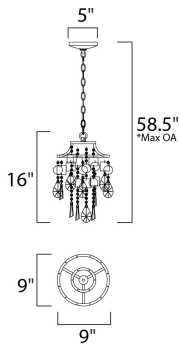

*max overall height

MEASUREMENTS

- DIMENSION : 9" L x 9" W x 16" H
- MAX OAH : 58.5" OAH
- CANOPY : 5" W x 1.25" H x 5" L
- HANGING WEIGHT : 3.96 lb
- WIRE LENGTH : 120"

LAMPING

- INPUT VOLTAGE : 110-130V
- BULB : 1 x 60W Incandescent E26 Medium , 60W Total
- BULB INCLUDED : (Not Included)
- DIMMABLE : Yes