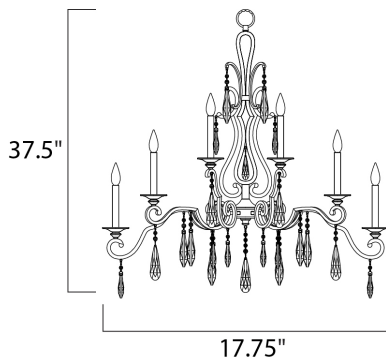

PRODUCT DESCRIPTION

The Chic collection uses symmetry and sparkle to make a profound statement with its curvaceous arms in a warm Heritage finish complementing the smooth Cognac glass bowls. As the chandelier descends from its ornate base, teardrop Crystals reflect and refract the light, casting a romantic glow.

MEASUREMENTS

DIMENSION : 29.25" L x 17.75" W x 37.5" H
 HANGING WEIGHT : 12.5 lb

LAMPING

INPUT VOLTAGE : 120V
 LUMENS : 4,032 Rated
 BULB : 6 x 60W Incandescent E12 Candelabra , 360W Total
 BULB INCLUDED : (Not Included)
 DIMMABLE : Yes