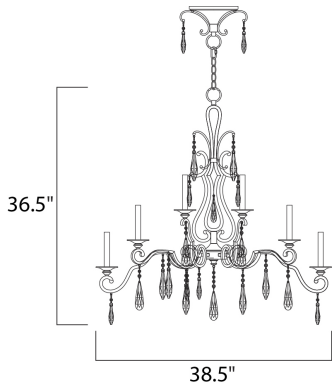

**PRODUCT DESCRIPTION**

The Chic collection uses symmetry and sparkle to make a profound statement with its curvaceous arms in a warm Heritage finish complementing the smooth Cognac glass bowls. As the chandelier descends from its ornate base, teardrop Crystals reflect and refract the light, casting a romantic glow.

**MEASUREMENTS**

DIMENSION : 38.5" L x 17.75" W x 36.5" H  
 HANGING WEIGHT : 17.73 lb

**LAMPING**

INPUT VOLTAGE : 120V  
 LUMENS : 6,720 Rated  
 BULB : 1 x 60W Incandescent E12 Candelabra , 600W Total  
 BULB INCLUDED : (Not Included)  
 DIMMABLE : Standard Dimmer