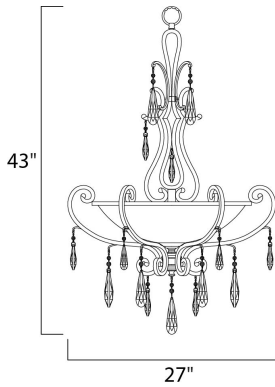

**MEASUREMENTS**

DIMENSION : 27" W x 43" H  
 HANGING WEIGHT : 18.17 lb

**LAMPING**

INPUT VOLTAGE : 120V  
 LUMENS : 4,600 Rated  
 BULB : 4 x 60W Incandescent E26 Medium , 240W Total  
 BULB INCLUDED : (Not Included)  
 DIMMABLE : Yes