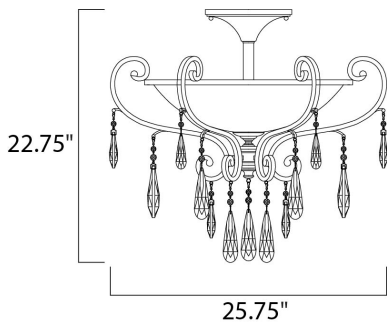

MEASUREMENTS

DIMENSION : 25.75" W x 22.75" H
 HANGING WEIGHT : 10.01 lb

LAMPING

INPUT VOLTAGE : 120V
 LUMENS : 3,450 Rated
 BULB : 3 x 100W Incandescent MB , 300W Total
 BULB INCLUDED : (Not Included)
 DIMMABLE : Standard