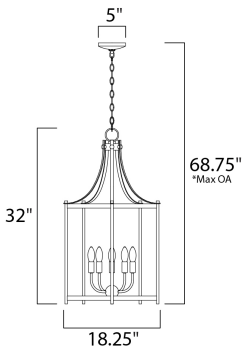

PRODUCT DESCRIPTION

Classic open air frames of Oil Rubbed Bronze with rich Antique Brass accents give this classic design an upscale appearance at a price everyone can afford.

*max overall height

MEASUREMENTS

- DIMENSION : 18.25" L x 18.25" W x 32" H
- MAX OAH : 68.75" OAH
- CANOPY : 5" W x 0.75" H x 5" L
- HANGING WEIGHT : 11 lb
- WIRE LENGTH : 120"

LAMPING

- INPUT VOLTAGE : 110-130V
- BULB : 5 x 60W Incandescent E12 Candelabra , 300W Total
- BULB INCLUDED : (Not Included)
- DIMMABLE : Yes

FINISHES OPTION

Oil Rubbed Bronze / Antique Brass

MATERIAL

Steel

RATINGS

cETLus
Dry Location

ADDITIONAL

ADJUSTABLE
OPERATING TEMPERATURE:
-20°C (-4°F), 40°C (104°F)

Always consult a qualified electrician before installing any lighting product.