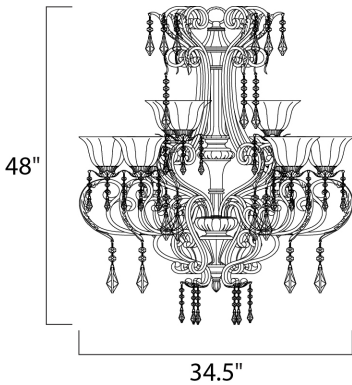

MEASUREMENTS

DIMENSION : 34.5" W x 48" H
 CANOPY : 6.19" W x 1.38" H x 6.19" L
 HANGING WEIGHT : 46.2 lb

LAMPING

INPUT VOLTAGE : 120V
 LUMENS : 10,350 Rated
 BULB : 9 x 60W Incandescent MB , 540W Total
 BULB INCLUDED : (Not Included)
 DIMMABLE : Standard Dimmer