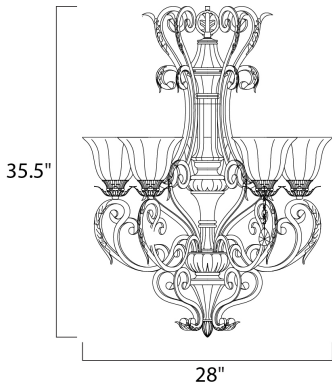

MEASUREMENTS

DIMENSION : 28" W x 35.5" H
 CANOPY : 6.19" W x 1.38" H x 6.19" L
 HANGING WEIGHT : 30.93 lb

LAMPING

INPUT VOLTAGE : 120V
 LUMENS : 5,750 Rated
 BULB : 5 x 100W Incandescent MB , 500W Total
 BULB INCLUDED : (Not Included)
 DIMMABLE : Standard