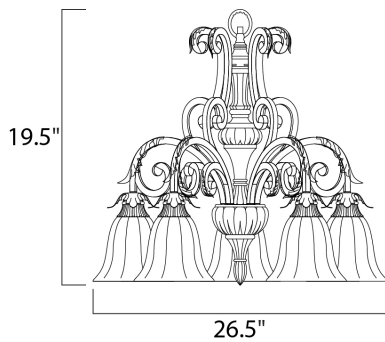

MEASUREMENTS

DIMENSION : 26.5" W x 19.5" H
 HANGING WEIGHT : 17.2 lb

LAMPING

INPUT VOLTAGE : 120V
 LUMENS : 5,750 Rated
 BULB : 5 x 100W Incandescent MB , 500W Total
 BULB INCLUDED : (Not Included)
 DIMMABLE : Standard
 COLOR_TEMP : 2700K