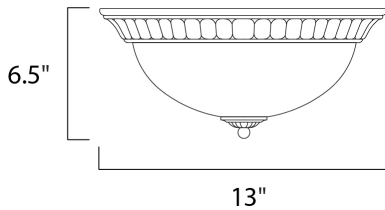

MEASUREMENTS

DIMENSION : 13" W x 6.5" H
 HANGING WEIGHT : 3.26 lb

LAMPING

INPUT VOLTAGE : 120V
 LUMENS : 1,344 Rated
 BULB : 2 x 60W Incandescent E26 Medium , 120W Total
 BULB INCLUDED : (Not Included)
 DIMMABLE : Standard Dimmer
 COLOR_TEMP : 2700K