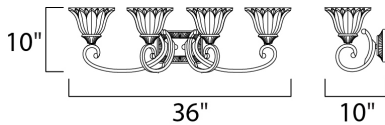

PRODUCT DESCRIPTION

Sculptured Wilshire glass shades adorn this metal frame painted in our Oil Rubbed Bronze finish make this competitively price family a sure fired winner.

MEASUREMENTS

DIMENSION : 36" W x 10" H x 10" Ext
 BACK PLATE : 4.92" W x 6.97" H
 HANGING WEIGHT : 10.58 lb

LAMPING

INPUT VOLTAGE : 120V
 LUMENS : 4,600 Rated
 BULB : 4 x 60W Incandescent E26 Medium , 240W Total
 BULB INCLUDED : (Not Included)
 DIMMABLE : Yes

FINISHES OPTION

 Oil Rubbed Bronze

GLASS

Wilshire WS

MATERIAL