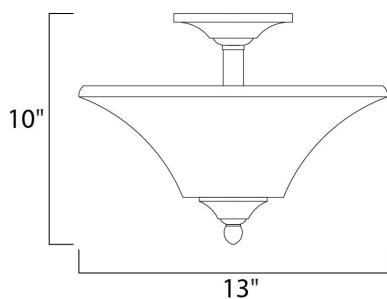

PRODUCT DESCRIPTION

Soft curves meet straight lines in this arts and crafts inspired design. The frame is finished in Heirloom Brass and enhanced by the flowing lines of the Frost Lichen glass.

MEASUREMENTS

DIMENSION : 13" W x 10" H
 HANGING WEIGHT : 5.95 lb

LAMPING

INPUT VOLTAGE : 120V
 LUMENS : 2,300 Rated
 BULB : 2 x 100W Incandescent MB , 200W Total
 BULB INCLUDED : (Not Included)
 DIMMABLE : Standard
 COLOR_TEMP : 2700K