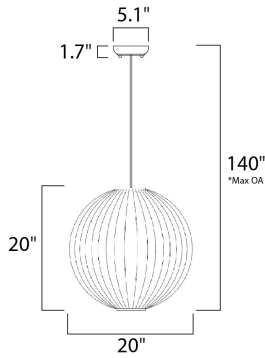

MEASUREMENTS

- DIMENSION : 20" L x 20" W x 20" H
- MAX OAH : 140" OAH
- CANOPY : 5.1" W x 1.7" H x 5.1" L
- HANGING WEIGHT : 2.18 lb

LAMPING

- INPUT VOLTAGE : 120V
- LUMENS : 1,650 Rated (1,100 Del.)
- BULB : 1 x 26W Fluorescent GU24 , 26W Total
- BULB INCLUDED : (Included)
- DIMMABLE : No