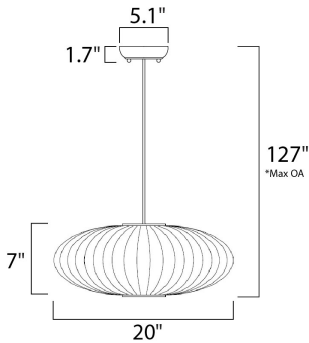

*max overall height

MEASUREMENTS

- DIMENSION : 20" L x 20" W x 7" H
- MAX OAH : 127" OAH
- CANOPY : 5.1" W x 1.7" H x 5.1" L
- HANGING WEIGHT : 1.89 lb

LAMPING

- INPUT VOLTAGE : 120V
- LUMENS : 1,650 Rated (1,100 Del.)
- BULB : 1 x 26W Fluorescent GU24 , 26W Total
- BULB INCLUDED : (Included)
- DIMMABLE : No