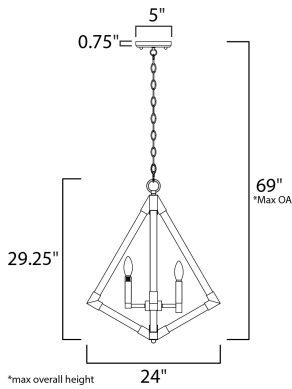

MEASUREMENTS

- DIMENSION : 24" L x 24" W x 29.25" H
- MAX OAH : 69" OAH
- CANOPY : 5" W x 0.75" H x 5" L
- HANGING WEIGHT : 8.1 lb

LAMPING

- INPUT VOLTAGE : 120V
- BULB : 4 x 60W Incandescent E12 Candelabra , 240W Total
- BULB INCLUDED : (Not Included)