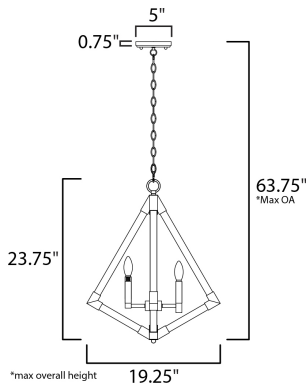

MEASUREMENTS

- DIMENSION : 19.25" L x 19.25" W x 23.75" H
- MAX OAH : 63.75" OAH
- CANOPY : 5" W x 0.75" H x 5" L
- HANGING WEIGHT : 7.1 lb

LAMPING

- INPUT VOLTAGE : 120V
- BULB : 4 x 60W Incandescent E12 Candelabra , 240W Total
- BULB INCLUDED : (Not Included)