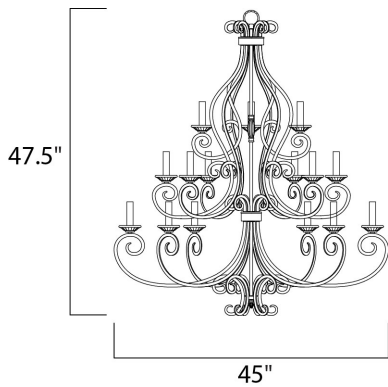

**PRODUCT DESCRIPTION**

This decorative classic in Oil Rubbed Bronze finish is both dramatic and subtle, with or without shades.

**MEASUREMENTS**

DIMENSION : 45" W x 47.5" H  
 HANGING WEIGHT : 33.07 lb

**LAMPING**