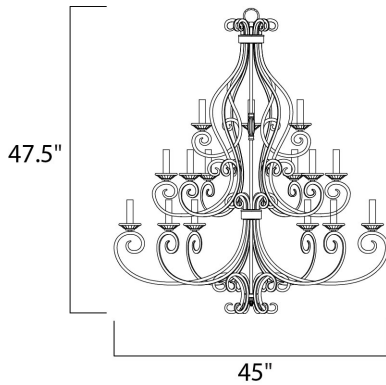

PRODUCT DESCRIPTION

This decorative classic in Oil Rubbed Bronze finish is both dramatic and subtle, with or without shades.

MEASUREMENTS

DIMENSION : 45" L x 45" W x 47.5" H
 CANOPY : 5.12" W x 1" H x 5.12" L
 HANGING WEIGHT : 28.92 lb