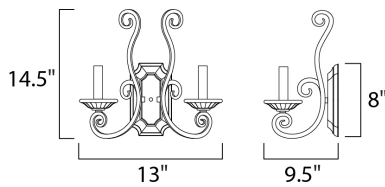

PRODUCT DESCRIPTION

This decorative classic in Oil Rubbed Bronze finish is both dramatic and subtle, with or without shades.

MEASUREMENTS

DIMENSION : 13" W x 14.5" H x 9.5" Ext
 HANGING WEIGHT : 3.26 lb

LAMPING