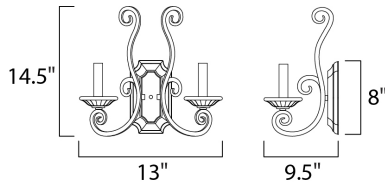

PRODUCT DESCRIPTION

This decorative classic in Oil Rubbed Bronze finish is both dramatic and subtle, with or without shades.

MEASUREMENTS

DIMENSION : 13" W x 14.5" H x 9.5" Ext
 MAX OAH : 4.57" W x 8" H
 HANGING WEIGHT : 3.26 lb