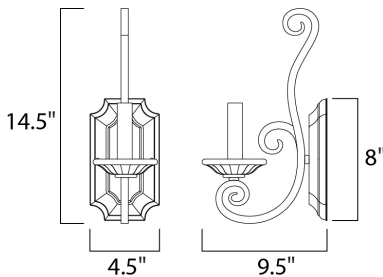

**PRODUCT DESCRIPTION**

This decorative classic in Oil Rubbed Bronze finish is both dramatic and subtle, with or without shades.

**MEASUREMENTS**

DIMENSION : 7" W x 14.5" H x 9.5" Ext  
 HANGING WEIGHT : 1.81 lb