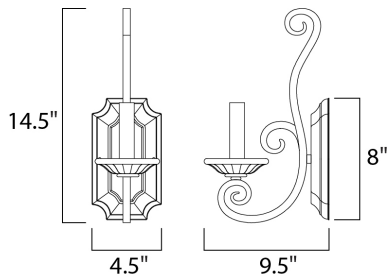

**PRODUCT DESCRIPTION**

This decorative classic in Oil Rubbed Bronze finish is both dramatic and subtle, with or without shades.

**MEASUREMENTS**

DIMENSION : 7" W x 14.5" H x 9.5" Ext  
 MAX OAH : 4.5" W x 8" H  
 HANGING WEIGHT : 1.32 lb