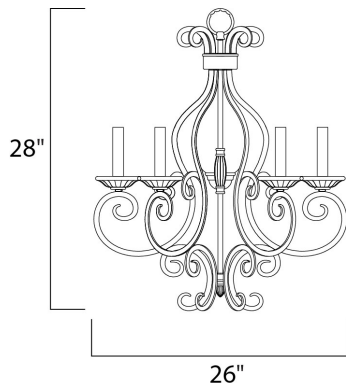

**PRODUCT DESCRIPTION**

This decorative classic in Oil Rubbed Bronze finish is both dramatic and subtle, with or without shades.

**MEASUREMENTS**

DIMENSION : 26" W x 28" H  
 HANGING WEIGHT : 13.93 lb

**LAMPING**