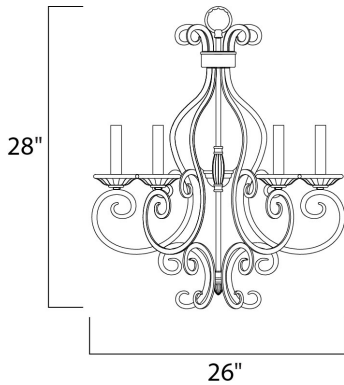

PRODUCT DESCRIPTION

This decorative classic in Oil Rubbed Bronze finish is both dramatic and subtle, with or without shades.

MEASUREMENTS

DIMENSION : 26" L x 26" W x 28" H
 CANOPY : 5.12" W x 1" H x 5.12" L
 HANGING WEIGHT : 12.13 lb