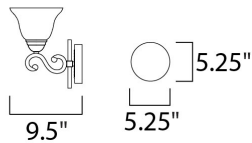

PRODUCT DESCRIPTION

This decorative classic in Oil Rubbed Bronze finish is both dramatic and subtle, with or without shades.

MEASUREMENTS

DIMENSION : 37" W x 10.5" H x 9.5" Ext
 HANGING WEIGHT : 11.68 lb