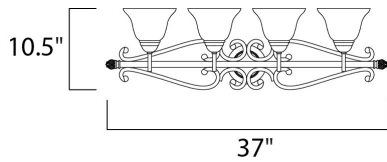

PRODUCT DESCRIPTION

This decorative classic in Oil Rubbed Bronze finish is both dramatic and subtle, with or without shades.

MEASUREMENTS

DIMENSION : 37" W x 10.5" H x 9.5" Ext
 HANGING WEIGHT : 11.68 lb