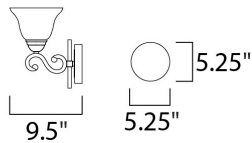

PRODUCT DESCRIPTION

This decorative classic in Oil Rubbed Bronze finish is both dramatic and subtle, with or without shades.

MEASUREMENTS

DIMENSION : 37" W x 10.5" H x 9.5" Ext
 BACK PLATE : 5.35" W x 5.35" H
 HANGING WEIGHT : 11.68 lb