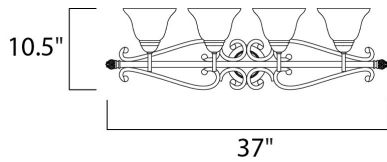

PRODUCT DESCRIPTION

This decorative classic in Oil Rubbed Bronze finish is both dramatic and subtle, with or without shades.

MEASUREMENTS

DIMENSION : 37" W x 10.5" H x 9.5" Ext
 BACK PLATE : 5.35" W x 5.35" H
 HANGING WEIGHT : 11.68 lb