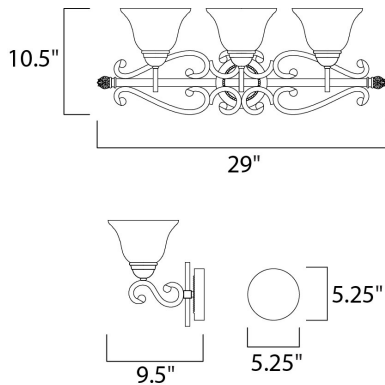

PRODUCT DESCRIPTION

This decorative classic in Oil Rubbed Bronze finish is both dramatic and subtle, with or without shades.

MEASUREMENTS

DIMENSION : 29" W x 10.5" H x 9.5" Ext
 HANGING WEIGHT : 7.01 lb

LAMPING