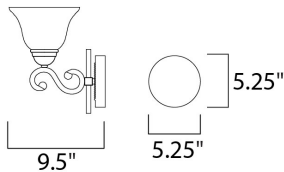

PRODUCT DESCRIPTION

This decorative classic in Oil Rubbed Bronze finish is both dramatic and subtle, with or without shades.

MEASUREMENTS

DIMENSION : 29" W x 10.5" H x 9.5" Ext
BACK PLATE : 5.35" W x 5.35" H
HANGING WEIGHT : 7.01 lb

LAMPING

INPUT VOLTAGE : 120V
LUMENS : 3,450 Rated
BULB : 3 x 60W Incandescent E26 Medium , 180W Total
BULB INCLUDED : (Not Included)
DIMMABLE : Yes

FINISHES OPTION

- Oil Rubbed Bronze
- Slate

GLASS

Frosted Ivory Fl

MATERIAL

Glass + Steel

RATINGS

cULus
Damp Location

ADDITIONAL

INSTALL UP/DOWN: Up/Dn
RATED LIFE 2500 Hours
OPERATING TEMPERATURE:
-20°C (-4°F), 40°C (104°F)

Always consult a qualified electrician before installing any lighting product.

WESTERN DISTRIBUTION CENTER (HEADQUARTER)
253 NORTH VINELAND AVE | CITY OF INDUSTRY, CA 91746

EASTERN DISTRIBUTION CENTER
4200 SHIRLEY DR. | ATLANTA, GA 30336

P. 626.956.4200 | F. 626.956.4225 | maximlighting.com