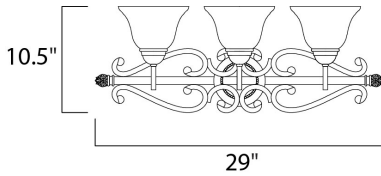

PRODUCT DESCRIPTION

This decorative classic in Oil Rubbed Bronze finish is both dramatic and subtle, with or without shades.

MEASUREMENTS

DIMENSION : 29" W x 10.5" H x 9.5" Ext
 BACK PLATE : 5.35" W x 5.35" H
 HANGING WEIGHT : 7.01 lb