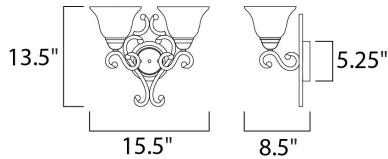

PRODUCT DESCRIPTION

This decorative classic in Oil Rubbed Bronze finish is both dramatic and subtle, with or without shades.

MEASUREMENTS

DIMENSION : 15.5" W x 13.5" H x 8.5" Ext
 HANGING WEIGHT : 5.6 lb