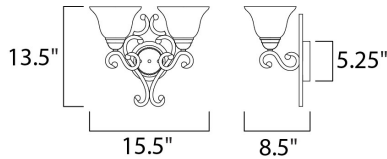

PRODUCT DESCRIPTION

This decorative classic in Oil Rubbed Bronze finish is both dramatic and subtle, with or without shades.

MEASUREMENTS

DIMENSION : 15.5" W x 13.5" H x 8.5" Ext
 MAX OAH : 5.35" W x 5.35" H
 HANGING WEIGHT : 5.6 lb