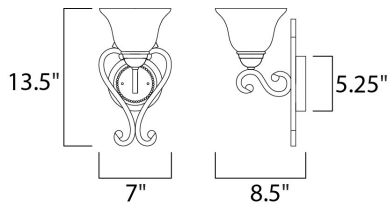

**PRODUCT DESCRIPTION**

This decorative classic in Oil Rubbed Bronze finish is both dramatic and subtle, with or without shades.

**MEASUREMENTS**

DIMENSION : 7" W x 13.5" H x 8.5" Ext  
 HANGING WEIGHT : 3.53 lb