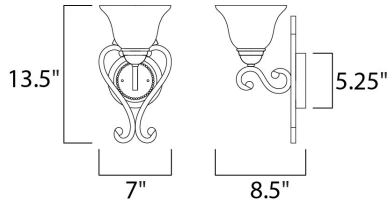

PRODUCT DESCRIPTION

This decorative classic in Oil Rubbed Bronze finish is both dramatic and subtle, with or without shades.

MEASUREMENTS

DIMENSION : 7" W x 13.5" H x 8.5" Ext
 MAX OAH : 5.35" W x 5.35" H
 HANGING WEIGHT : 3.53 lb