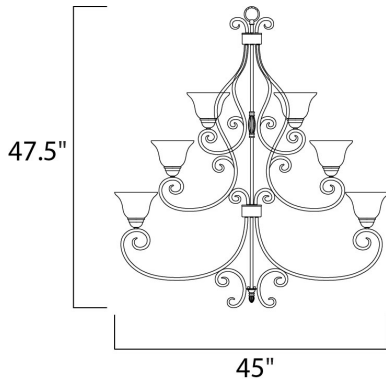

PRODUCT DESCRIPTION

This decorative classic in Oil Rubbed Bronze finish is both dramatic and subtle, with or without shades.

MEASUREMENTS

DIMENSION : 45" W x 47.5" H
 HANGING WEIGHT : 41.23 lb

LAMPING

LUMENS : 10,080 Rated
 BULB : 15 x 60W Incandescent MB , 0W Total
 BULB INCLUDED : (Not Included)
 DIMMABLE : Yes
 COLOR_TEMP : 2700K