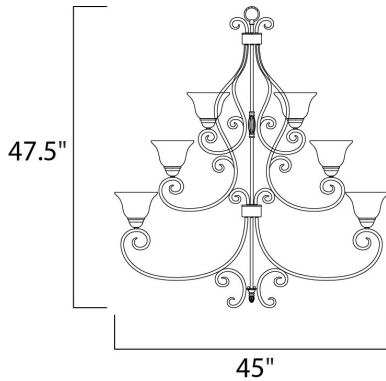

PRODUCT DESCRIPTION

This decorative classic in Oil Rubbed Bronze finish is both dramatic and subtle, with or without shades.

MEASUREMENTS

DIMENSION : 45" L x 45" W x 47.5" H
 HANGING WEIGHT : 40.56 lb

LAMPING