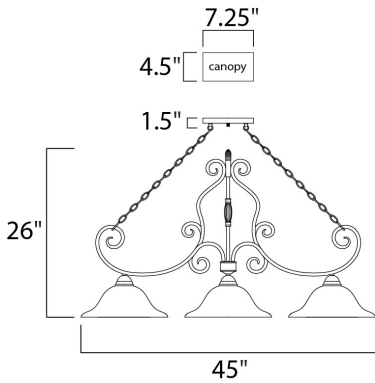

PRODUCT DESCRIPTION

This decorative classic in Oil Rubbed Bronze finish is both dramatic and subtle, with or without shades.

MEASUREMENTS

DIMENSION : 45" L x 13" W x 26" H
 CANOPY : 4.5" W x 1.5" H x 7.25" L
 HANGING WEIGHT : 7.41 lb

MATERIAL

Steel + Glass

RATINGS

cULus
 Dry Location

ADDITIONAL

RATED LIFE 2500 Hours
 OPERATING TEMPERATURE:
 -20°C (-4°F), 40°C (104°F)

Always consult a qualified electrician before installing any lighting product.